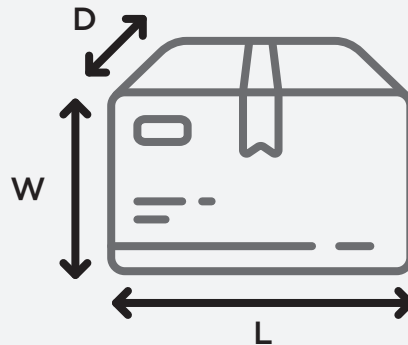

### Seal

Close and seal all sides of your package  
using a suitable adhesive tape designed for  
shipping.

### And... Post

Drop your package off at the nearest post  
box or post office.

Only genuine Canon ink cartridges can  
be returned. Where possible, please use  
existing packaging to help us recycle.

Suitable for packages up to:  
- L 200 x W 200 x D 100 mm MAX  
- 2 KG / Approx. 100 CRGs MAX